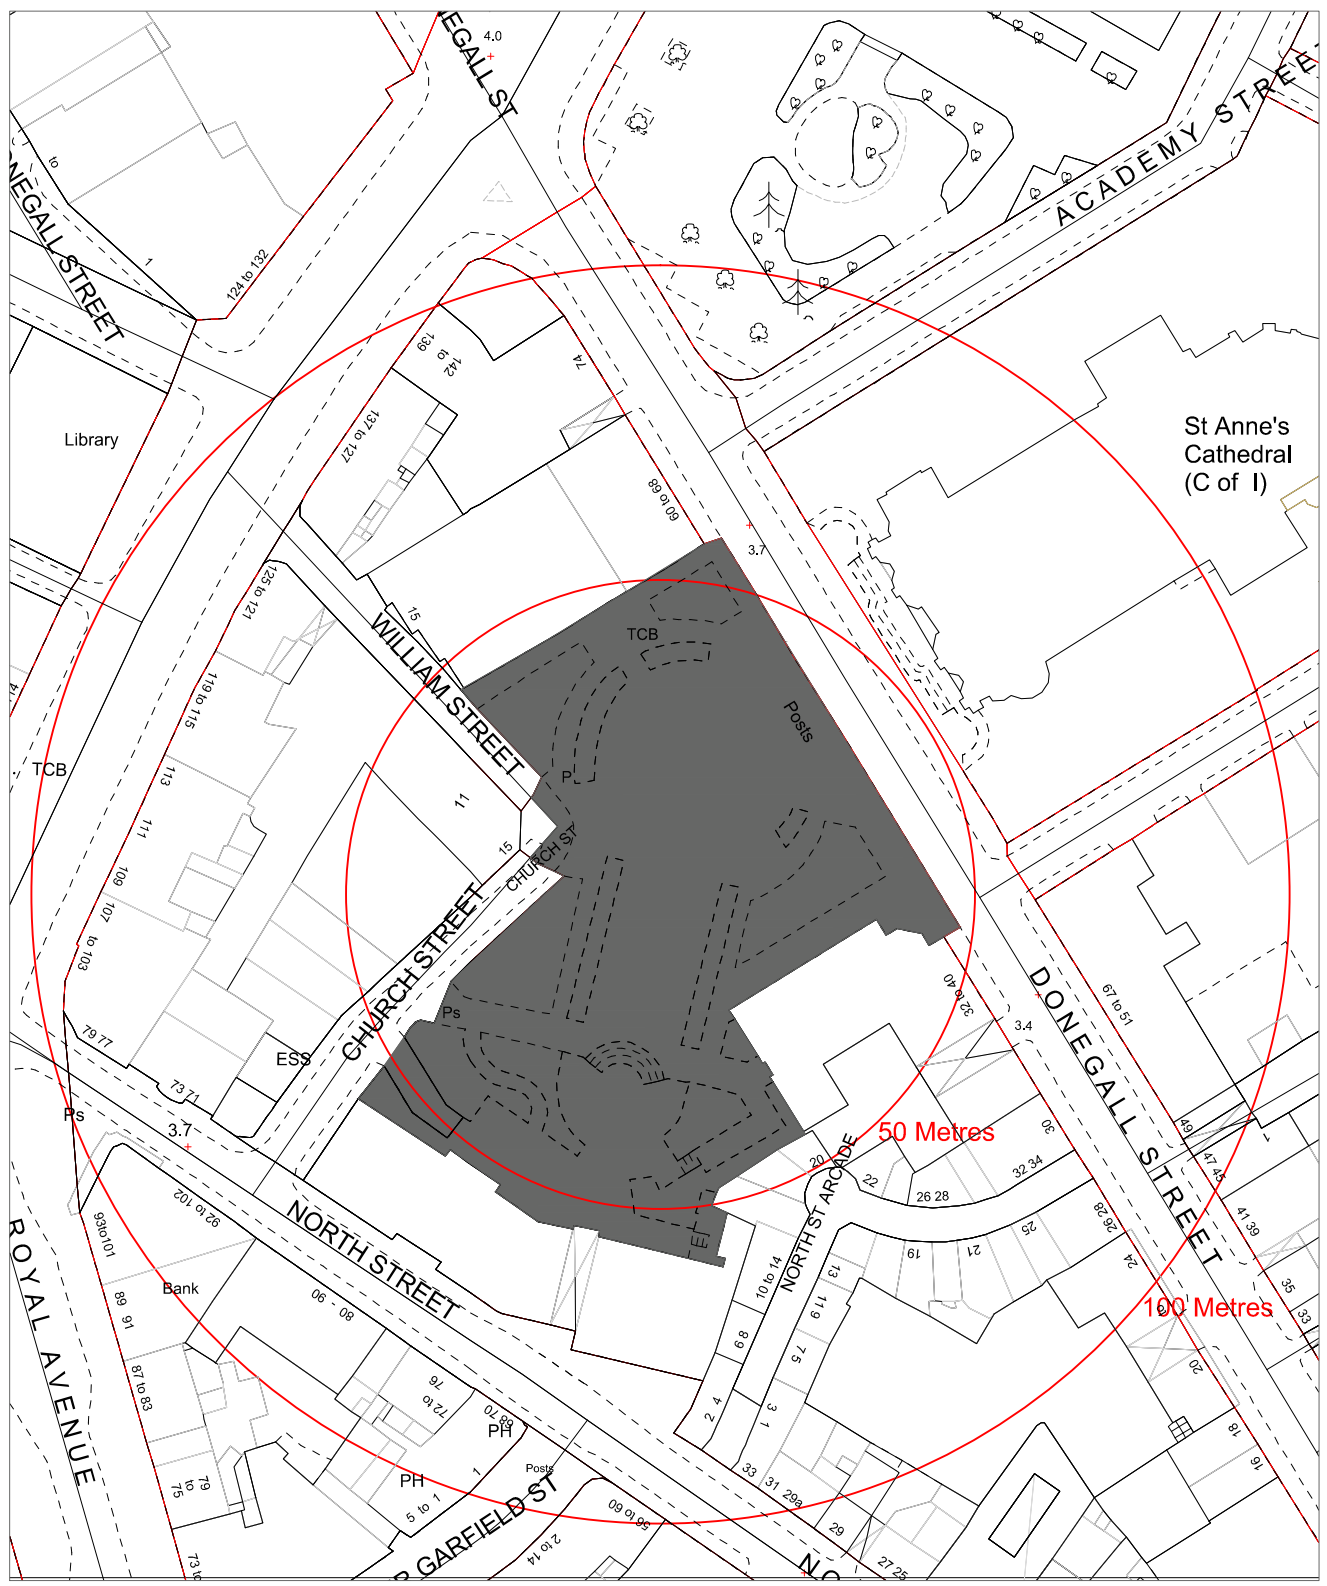

Building Control Service

Belfast Mapping Data v3.0
Prepared by I.S.B.
Based upon the Ordnance Survey
Of Northern Ireland map with the
permission of the Director & Chief Executive.
© CROWN COPYRIGHT 2003

Appendix 2

DRAWN BY MT
DATE 05/04/2016

Writers Square
Donegall Street

SCALE 1:1250